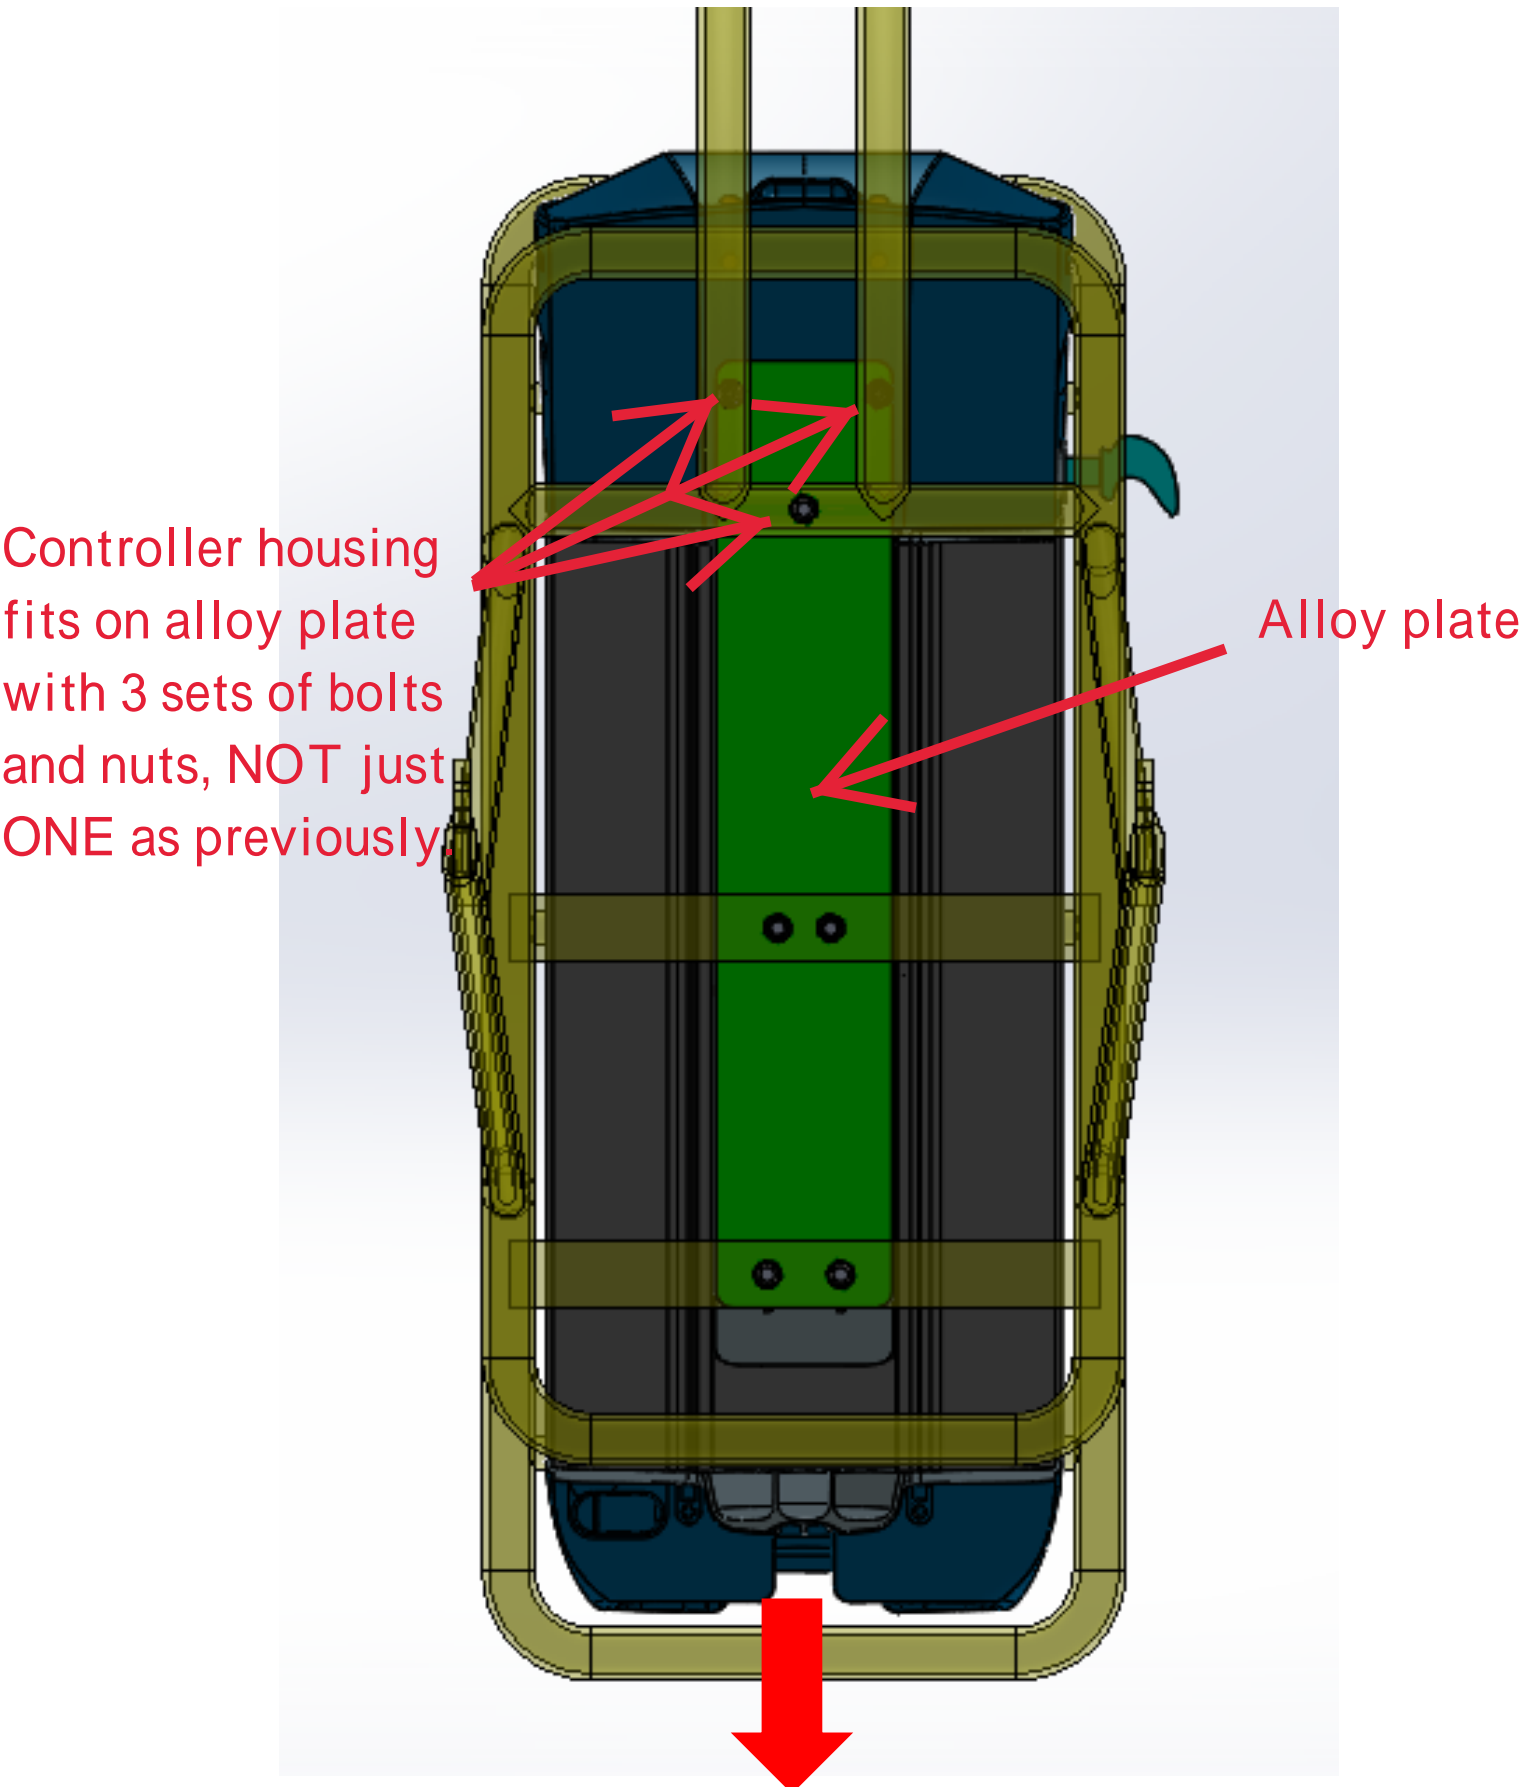

670913 retrofit battery plate for first shipment only.

1. Add the black alloy plate (illustrated in green).

2. Alloy plate to be fitted between battery track and rack.

Alloy plate actual color is black

Shown assembled only for illustration purposes. Plate to be fitted between battery track and rack.